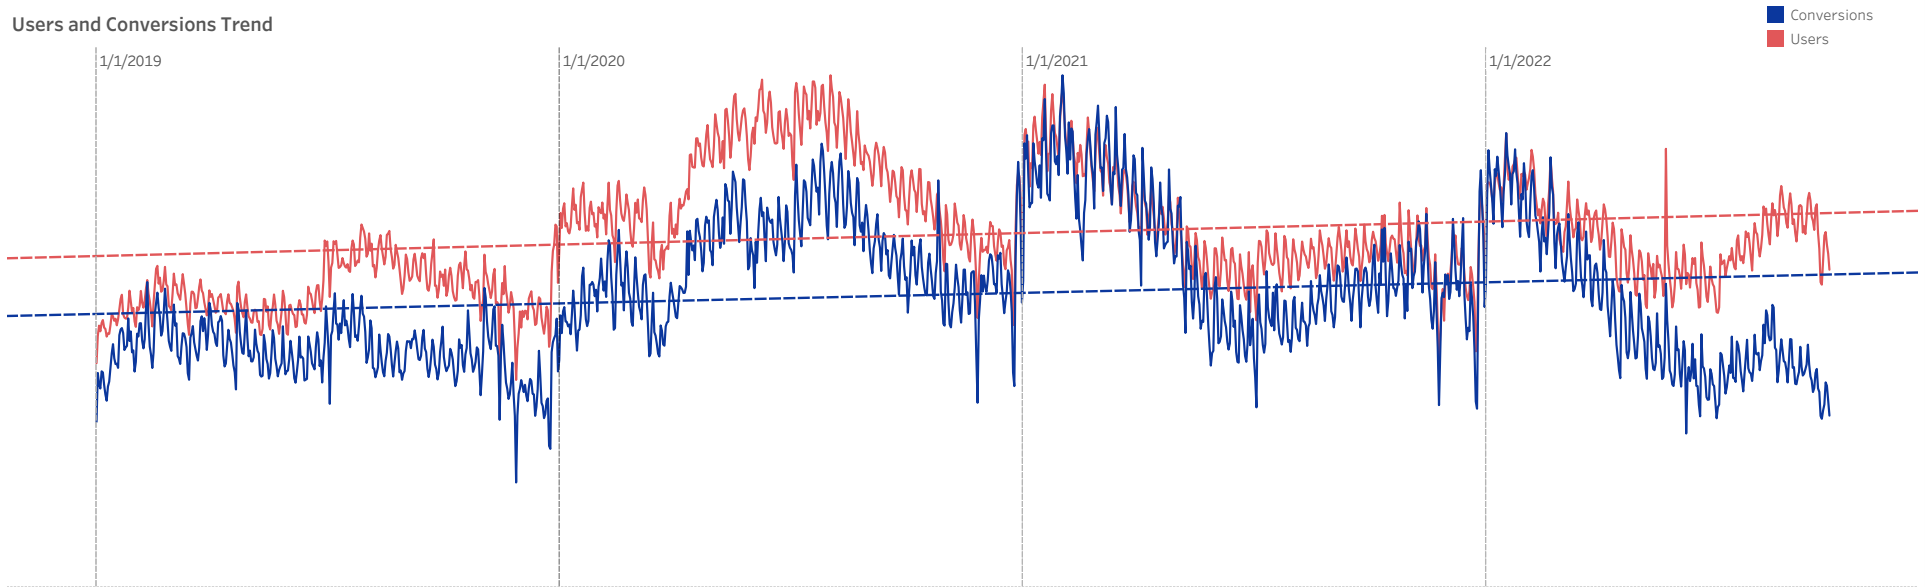

Top Line Trends

Powered by HomeBuilderData

Users and Conversions Trend

Users 90-Day Trend

Conversions 90-Day Trend

New Users 90-Day Trend

Users

↓ 1.7% to Comparison

Users **2.65M**

Users Comparison **2.70M**

Conversions

↓ 14.5% to Comparison

Conversions **93.86K**

Conversions Comparison **109.79K**

New Users

↓ 2.2% to Comparison

New Users **2.48M**

New Users Comparison **2.54M**

Sessions by Medium

Users by Medium