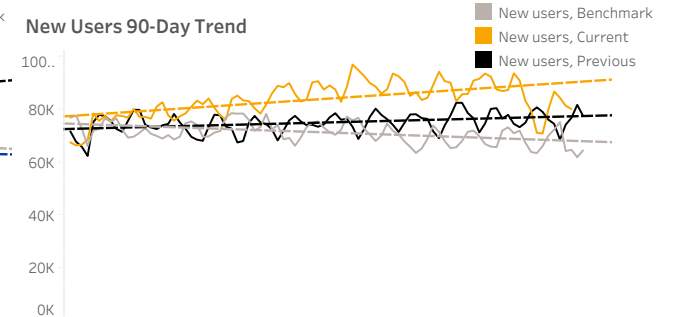

Top Line Trends

Powered by HomeBuilderData

Users and Conversions Trend

Users 90-Day Trend

Conversions 90-Day Trend

New Users 90-Day Trend

Users

↓ 1.7% to Comparison

Users **2.65M**

Users Comparison **2.70M**

Conversions

↓ 14.5% to Comparison

Conversions **93.86K**

Conversions Comparison **109.79K**

New Users

↓ 2.2% to Comparison

New Users **2.48M**

New Users Comparison **2.54M**

Sessions by Medium

Users by Medium