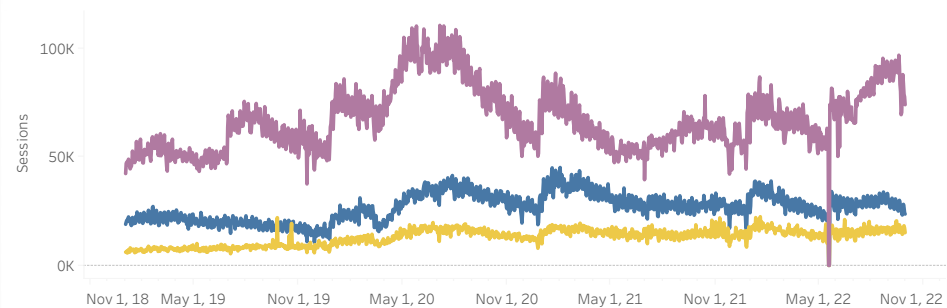

Top Line Trends

Powered by HomeBuilderData

Users and Conversions Trend

Users 90-Day Trend

Conversions 90-Day Trend

New Users 90-Day Trend

Users

↓ 1.7% to Comparison

Users **2.65M**

Users Comparison **2.70M**

Conversions

↓ 14.5% to Comparison

Conversions **93.86K**

Conversions Comparison **109.79K**

New Users

↓ 2.2% to Comparison

New Users **2.48M**

New Users Comparison **2.54M**

Sessions by Medium

Users by Medium