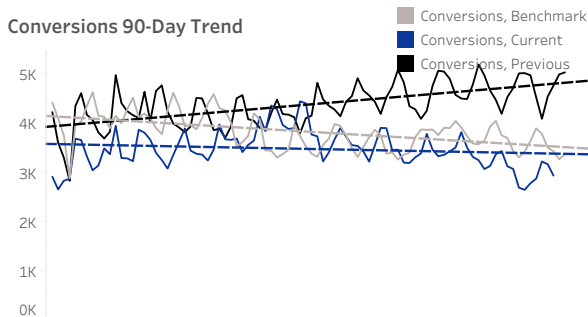

Top Line Trends

Powered by HomeBuilderData

Users and Conversions Trend

Users 90-Day Trend

Conversions 90-Day Trend

New Users 90-Day Trend

Users

↓ 1.7% to Comparison

Users **2.65M**

Users Comparison **2.70M**

Conversions

↓ 14.5% to Comparison

Conversions **93.86K**

Conversions Comparison **109.79K**

New Users

↓ 2.2% to Comparison

New Users **2.48M**

New Users Comparison **2.54M**

Sessions by Medium

Users by Medium