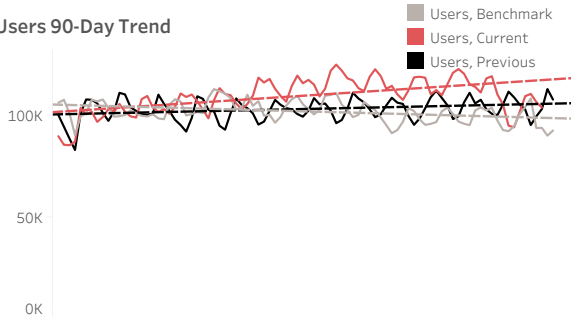

Top Line Trends

Powered by HomeBuilderData

Users and Conversions Trend

Users 90-Day Trend

Conversions 90-Day Trend

New Users 90-Day Trend

Users

↓ 1.7% to Comparison

Users **2.65M**

Users Comparison **2.70M**

Conversions

↓ 14.5% to Comparison

Conversions **93.86K**

Conversions Comparison **109.79K**

New Users

↓ 2.2% to Comparison

New Users **2.48M**

New Users Comparison **2.54M**

Sessions by Medium

Users by Medium